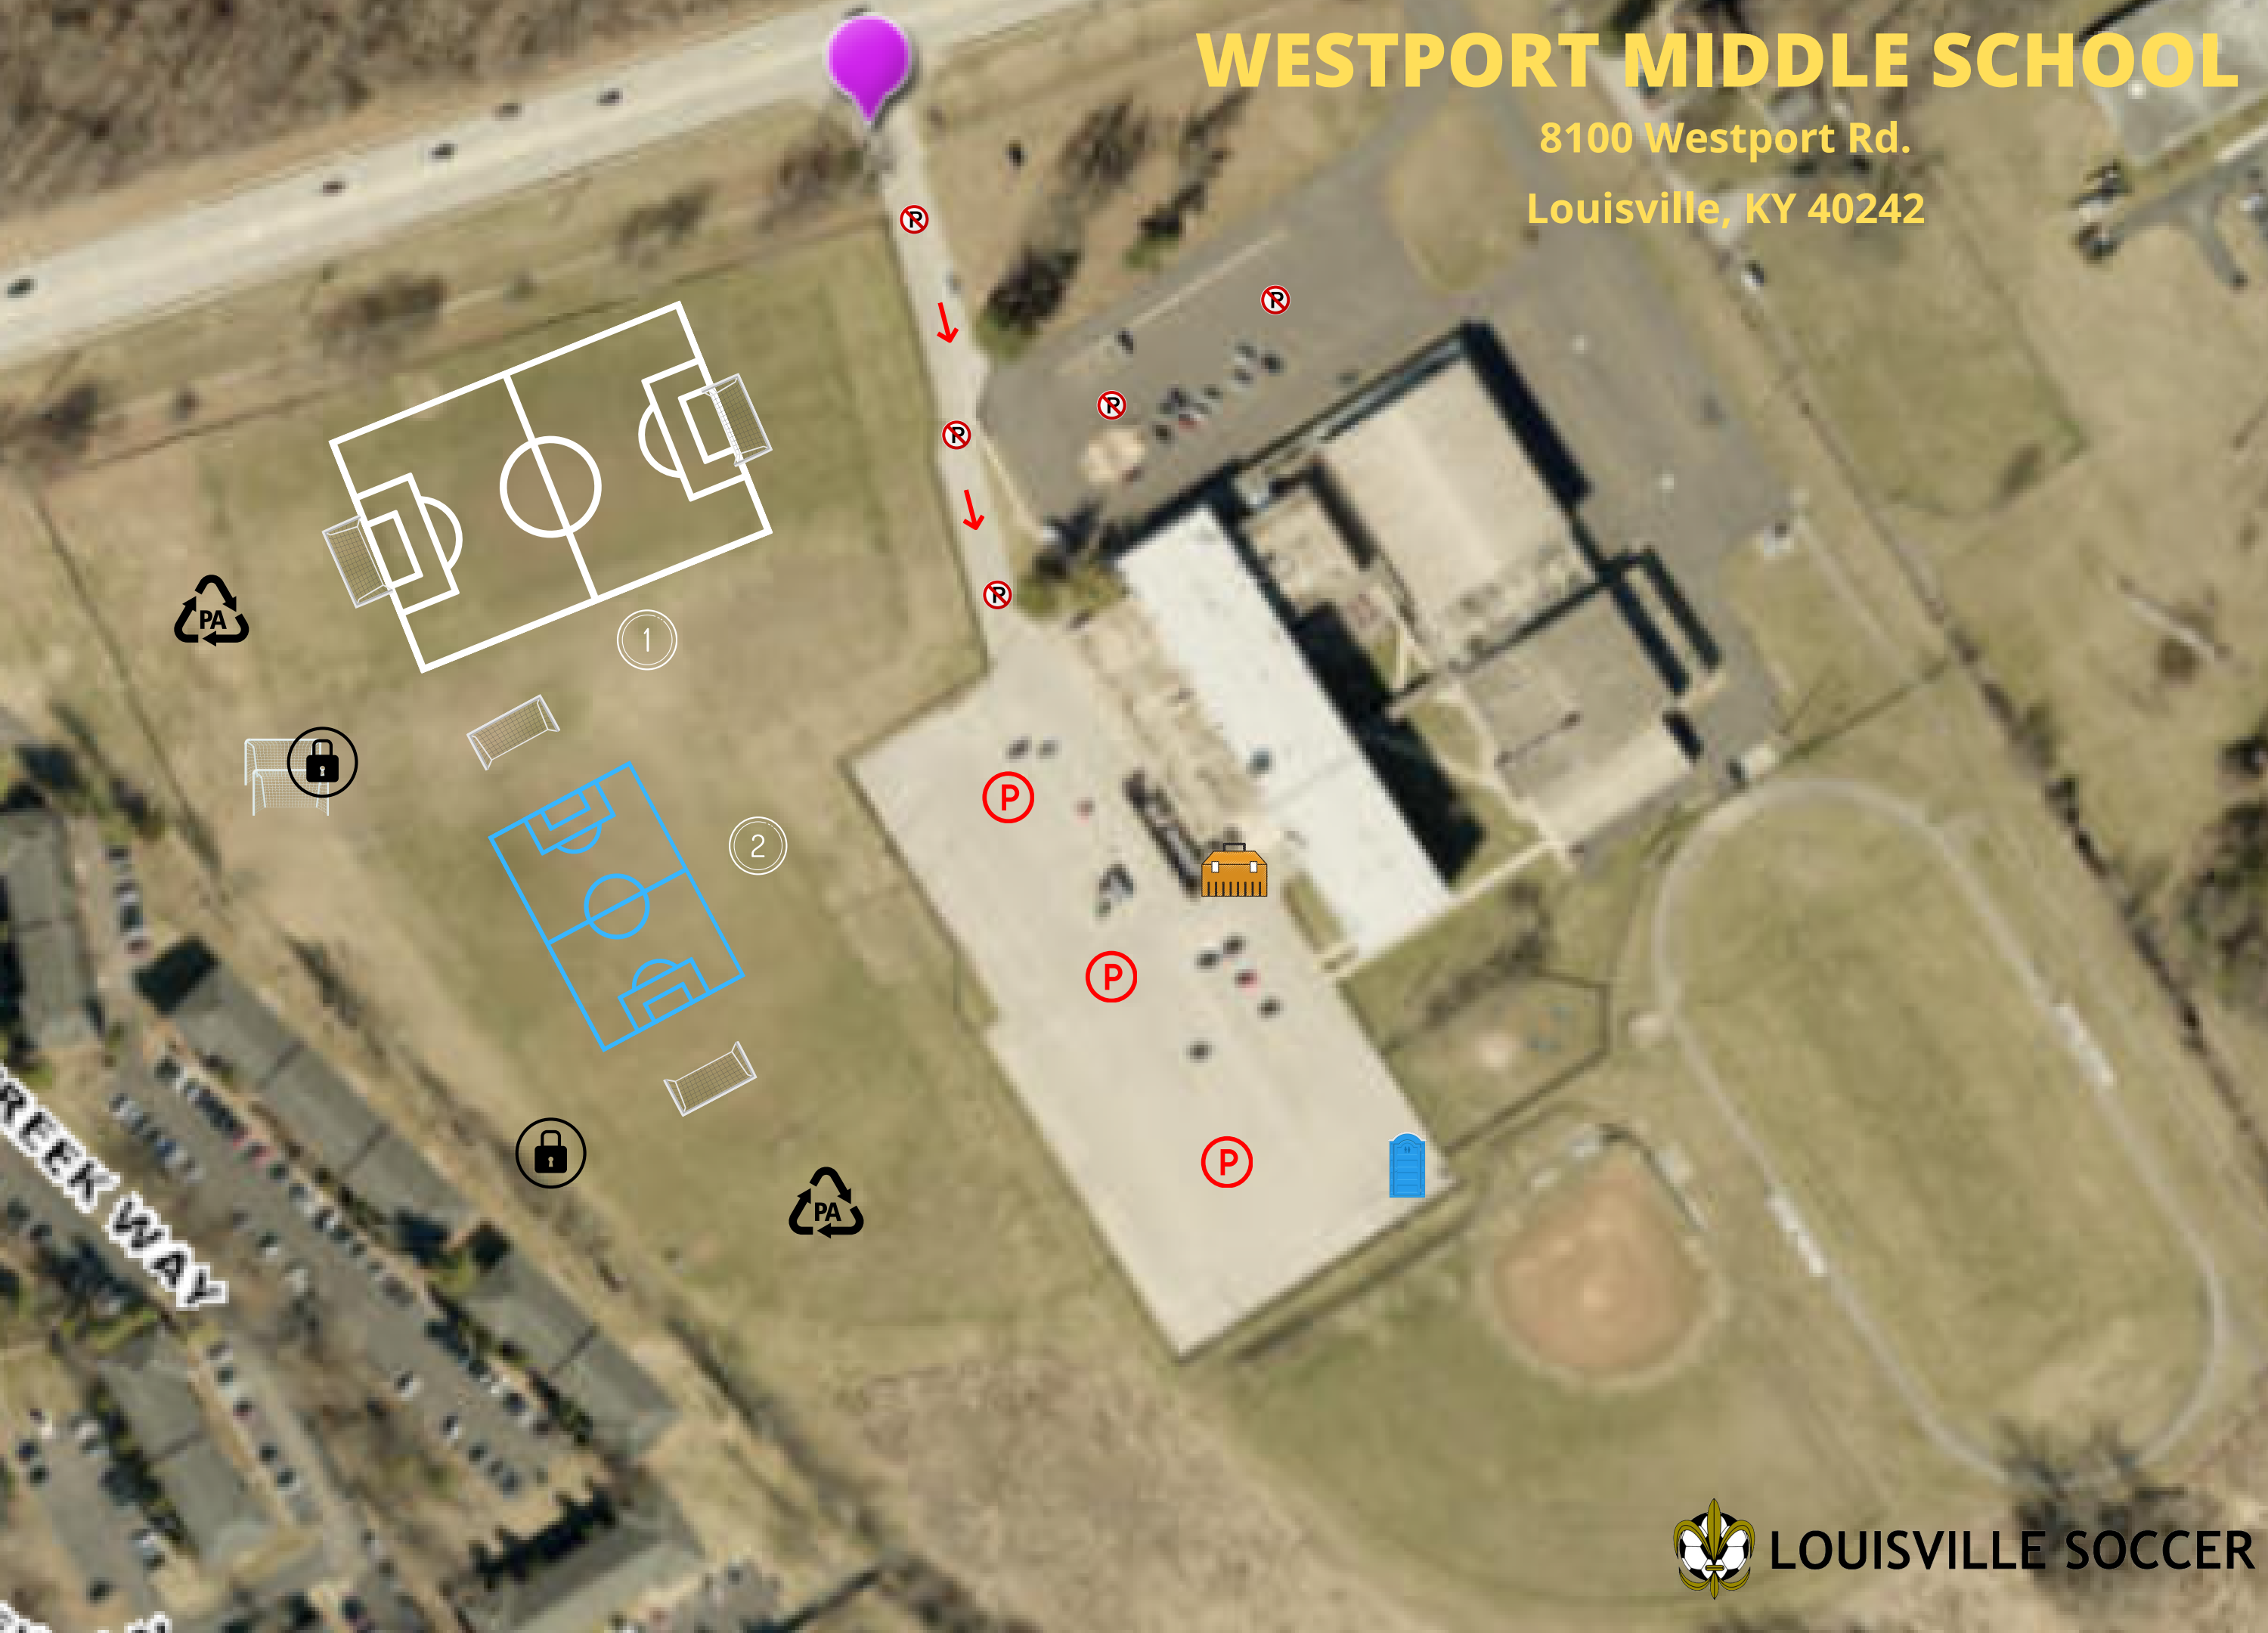

WESTPORT MIDDLE SCHOOL

8100 Westport Rd.

Louisville, KY 40242

LOUISVILLE SOCCER